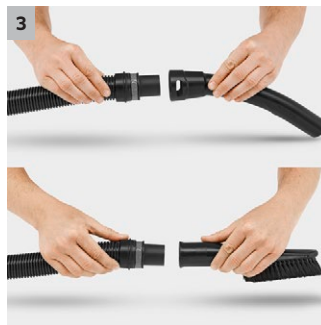

WD 5 Premium

The WD 5 Premium is an extremely powerful and efficient multi-purpose vacuum cleaner with a 25-litre stainless steel container, a flat pleated filter in a removable filter box, filter cleaning etc.

- For the best cleaning results - whether dry, wet, fine or coarse dirt.
- For maximum vacuuming convenience and flexibility.

3 Removable handle

- Different nozzles can be directly attached to the suction hose.
- For easy vacuuming - even in confined spaces.

4 Outstanding filter cleaning

- Strong pulse air streams move the dirt from the filter into the container at the push of a button.
- The full suction power is quickly restored.

WD 5 Premium

- Removable filter box with flat pleated filter
- Filter cleaning at the push of a button
- Optimally developed accessories for perfect cleaning results