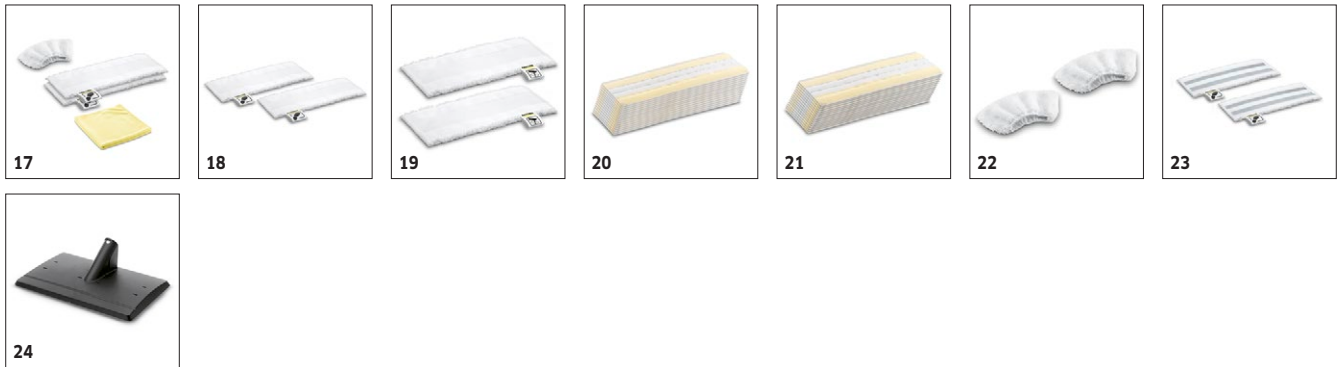

SI 4 EASYFIX IRON 1.512-462.0

KÄRCHER

		Order no.	Quantity				Price	Description	
Microfibre cloth set for kitchens	17	2.863-265.0	4 piece(s)					The microfibre cloth set for steam cleaning in the kitchen contains two high-quality microfibre floor cloths, a microfibre cover for the hand nozzle and a microfibre stainless steel cloth.	☐
Microfibre cloth set for floor nozzle EasyFix	18	2.863-259.0	2 piece(s)					Cloth can be changed without having to come into contact with dirt: the high-quality Easyfix microfibre floor cloth. Thanks to the hook-and-loop system, they are easy and quick to attach to and remove from the EasyFix steam cleaner floor nozzle.	☐
EasyFix Mini microfibre cloth set for floor nozzle	19	2.863-296.0	2 piece(s)					Cloth can be changed without having to come into contact with dirt: The high-quality EasyFix Mini microfibre floor cloths. Thanks to the hook-and-loop system, they are easy and quick to attach to and remove from the EasyFix Mini steam cleaner floor nozzle.	☐
EasyFix disposable cloth set	20	2.863-299.0	15 piece(s)					Set of 15 disposable cloths for the EasyFix floor nozzle for fast and hygienic cleaning of hard surfaces. The yellow hook-and-loop strips enable the cloth to be attached easily.	☐
EasyFix Mini disposable cloth set	21	2.863-300.0	15 piece(s)					Set of 15 disposable cloths for the EasyFix Mini floor nozzle for fast and hygienic cleaning of hard surfaces. The yellow hook-and-loop strips enable the cloth to be attached easily.	☐
Microfibre cover set for the hand nozzle	22	2.863-270.0	2 piece(s)					The set with two covers for the hand nozzle. The covers are made of high-quality microfibre - for the best results when loosening and picking up dirt.	☐
Abrasive cloth set abrasiv for floor nozzle EasyFix	23	2.863-309.0	2 piece(s)					The EasyFix abrasive floor cleaning cloths remove even stubborn stains from scratch-resistant stone floors. The hook-and-loop system allows easy attachment and removal without contact with dirt.	☐
Miscellaneous									
Wallpaper stripper	24	2.863-062.0	1 piece(s)					Wallpaper stripper ideal for removing wallpaper and glue residues using the power of steam.	☐

■ Included in the scope of supply. □ Available accessories.