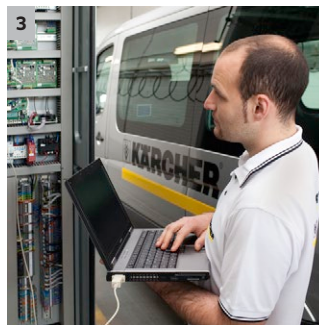

## TB 42

TB 42 commercial vehicle wash for automatic exterior cleaning. The 3-brush gantry allows a washing height of 4.25 m and offers total flexibility for different vehicle sizes and types.

### 1 Low maintenance effort saves on time and costs

- Tried-and-tested belt or direct drives make lubrication of the system unnecessary.

### 2 High user-friendliness makes working processes faster and easier

- Large, clear and robust control panel with intuitive user interface which can be used while wearing work gloves.