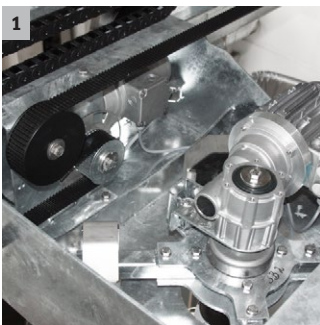

## TB 42

TB 42 commercial vehicle wash for automatic exterior cleaning. The 3-brush gantry allows a washing height of 4.25 m and offers total flexibility for different vehicle sizes and types.