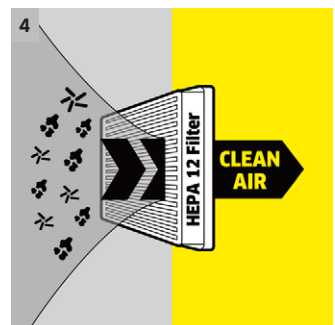

VC 2

Ideal for conveniently cleaning flats and smaller houses: The compact and easy to operate VC 2 vacuum cleaner with bag.

1 Easy-to-operate filter bag system

- Easy to dispose.
- No contact with dirt.

2 Accessory storage

- Accessories can be stored, conveniently organised, in the device.
- This means the nozzles are always on hand.

3 Detachable floor nozzle

- Option to attach additional accessories for ideal cleaning in every area of the home.

4 HEPA hygiene filter

- Reliably filters the finest dirt, such as pollen and other allergy-triggering particles.
- Clean exhaust air - for a healthy living environment.

VC 2

- Easy-to-remove filter bag
- HEPA hygiene filter (EN 1882:1998)
- Very quiet