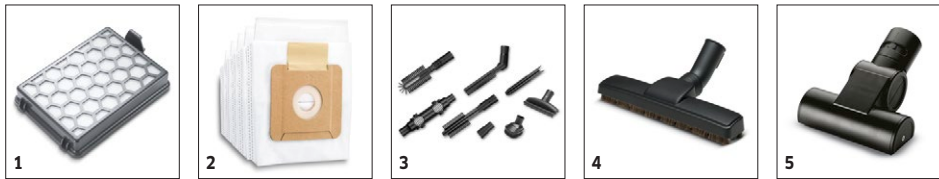

VC 2

1.198-105.0

		Order no.	Quantity				Price	Description	
Filters									
HEPA hygiene filter	1	2.863-237.0	1 piece(s)					The HEPA hygiene filter (EN 1822:1998) for the Kärcher VC 2 vacuum cleaner safely and reliably filters the finest dirt, such as pollen and allergy-triggering particles. Ideal for allergy sufferers.	■
Fleece filter bag	2	2.863-236.0	5 piece(s)					Fleece filter bag with a practical locking system for hygienic removal without coming into contact with any dirt. Suitable for the Kärcher VC 2 vacuum cleaner.	■
Accessory kits									
VC cleaning kit	3	2.863-255.0						The VC cleaning kit extends the variety of applications for the vacuum cleaner range. This makes cleaning tasks simpler and easier.	□
Nozzles									
Parquet nozzle	4	2.863-260.0	1 piece(s)					The Kärcher parquet nozzle with soft bristles for the gentle cleaning of parquet floors and other sensitive hard floors.	□
Turbo upholstery nozzle	5	2.903-001.0	1 piece(s)					Practical nozzle with rotating air-driven brush. Cleans upholstered furniture and textile surfaces with particular thoroughness. Ideal for removing pet hair. Working width: 160mm	□

■ Included in the scope of supply. □ Available accessories.