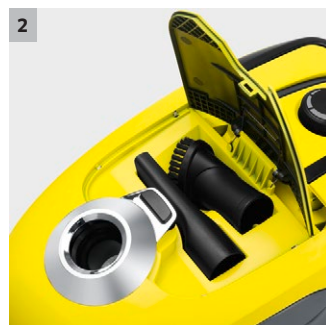

VC 2

Ideal for conveniently cleaning flats and smaller houses: The compact and easy to operate VC 2 vacuum cleaner with bag.

1 Easy-to-operate filter bag system

- Easy to dispose.
- No contact with dirt.

2 Accessory storage

- Accessories can be stored, conveniently organised, in the device.
- This means the nozzles are always on hand.

3 Detachable floor nozzle

- Option to attach additional accessories for ideal cleaning in every area of the home.

4 HEPA hygiene filter

- Reliably filters the finest dirt, such as pollen and other allergy-triggering particles.
- Clean exhaust air - for a healthy living environment.

VC 2

- Easy-to-remove filter bag
- HEPA hygiene filter (EN 1882:1998)
- Very quiet

Equipment

Suction hose	m	1.5 / with curved handle
Telescopic suction tube		■
Switchable dry floor nozzle		■
HEPA 12 filter (EN 1822:1998)		■
Automatic cable rewind		■
Practical parking position		■
Crevice nozzle		■
Floor nozzle		■
Soft dusting brush		■
Accessories on suction tube		■