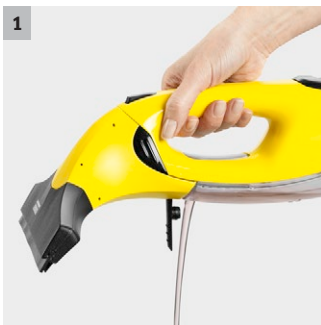

### 1 Quick to empty

- The dirty water tank can always be emptied quickly and easily when required.

### 3 LED display in field of view

- Energy management made easy: the LED display integrated in the on/off switch indicates in good time when the battery needs to be recharged.